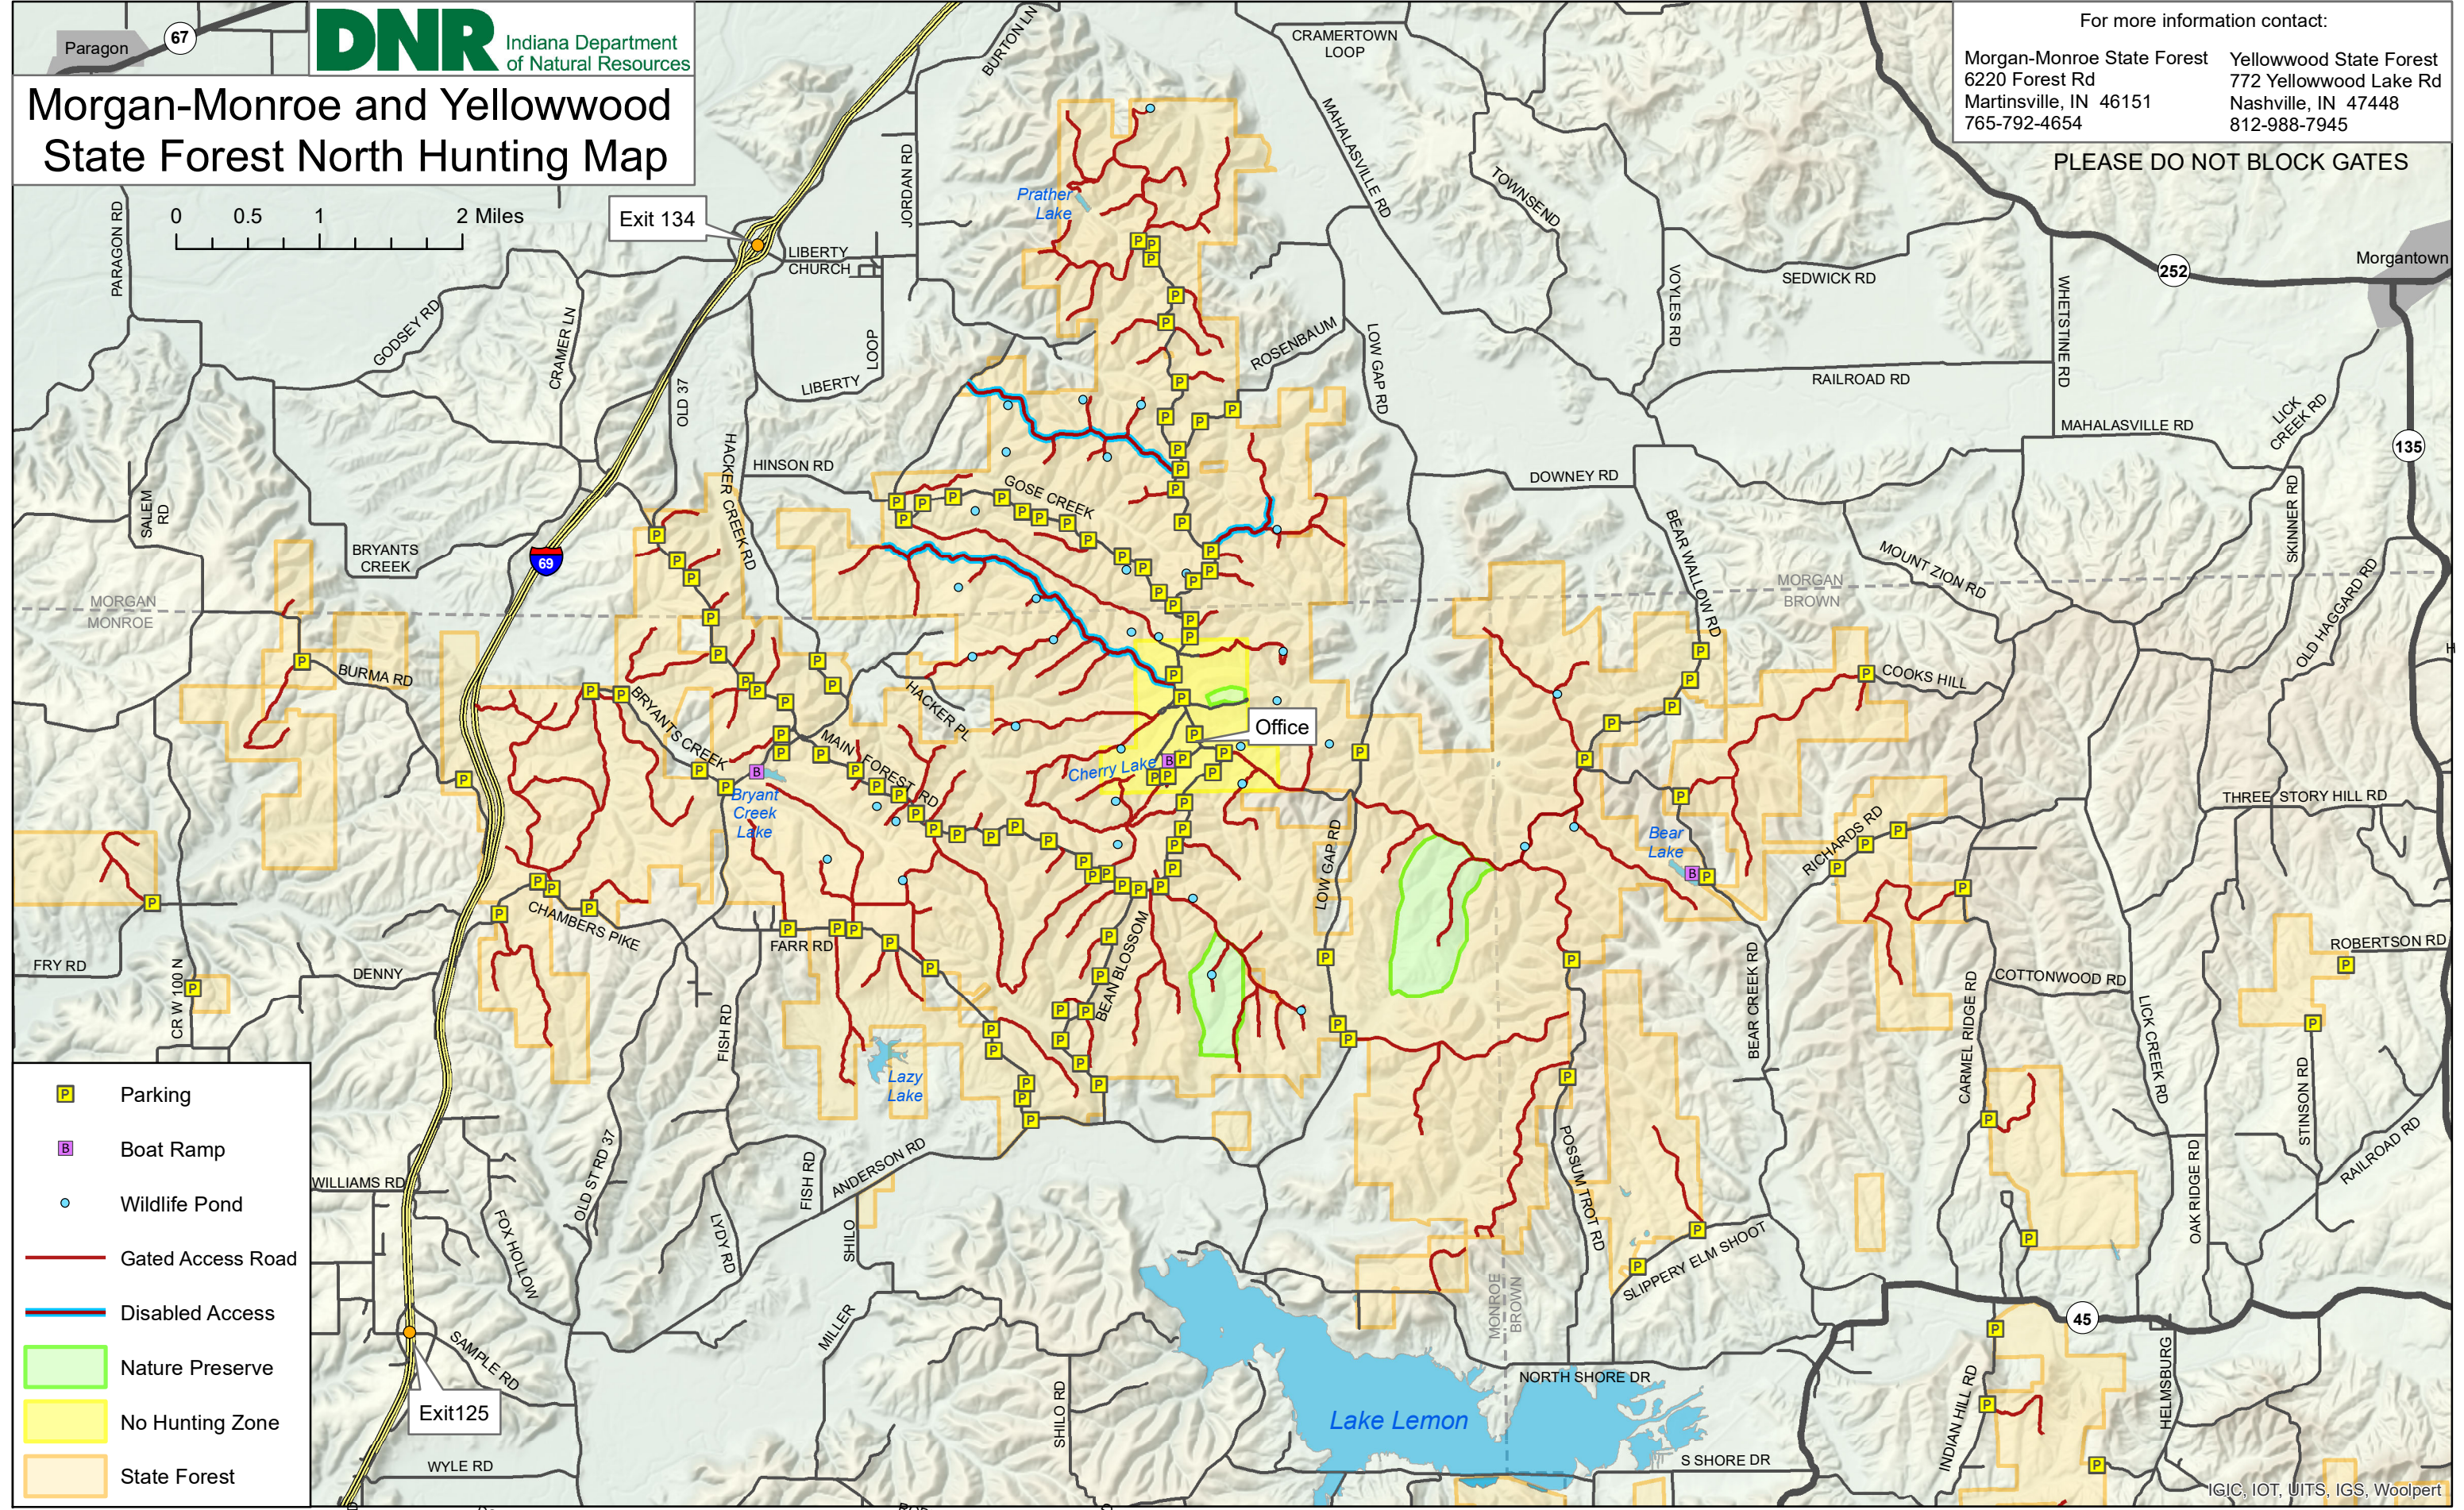

Morgan-Monroe and Yellowwood State Forest North Hunting Map

For more information contact:

Morgan-Monroe State Forest 6220 Forest Rd Martinsville, IN 46151 765-792-4654	Yellowwood State Forest 772 Yellowwood Lake Rd Nashville, IN 47448 812-988-7945

PLEASE DO NOT BLOCK GATES

Disabled Hunters need to contact the office for permits. They must already have a disabled hunter permit issued by the Indiana DNR Division of Fish & Wildlife.