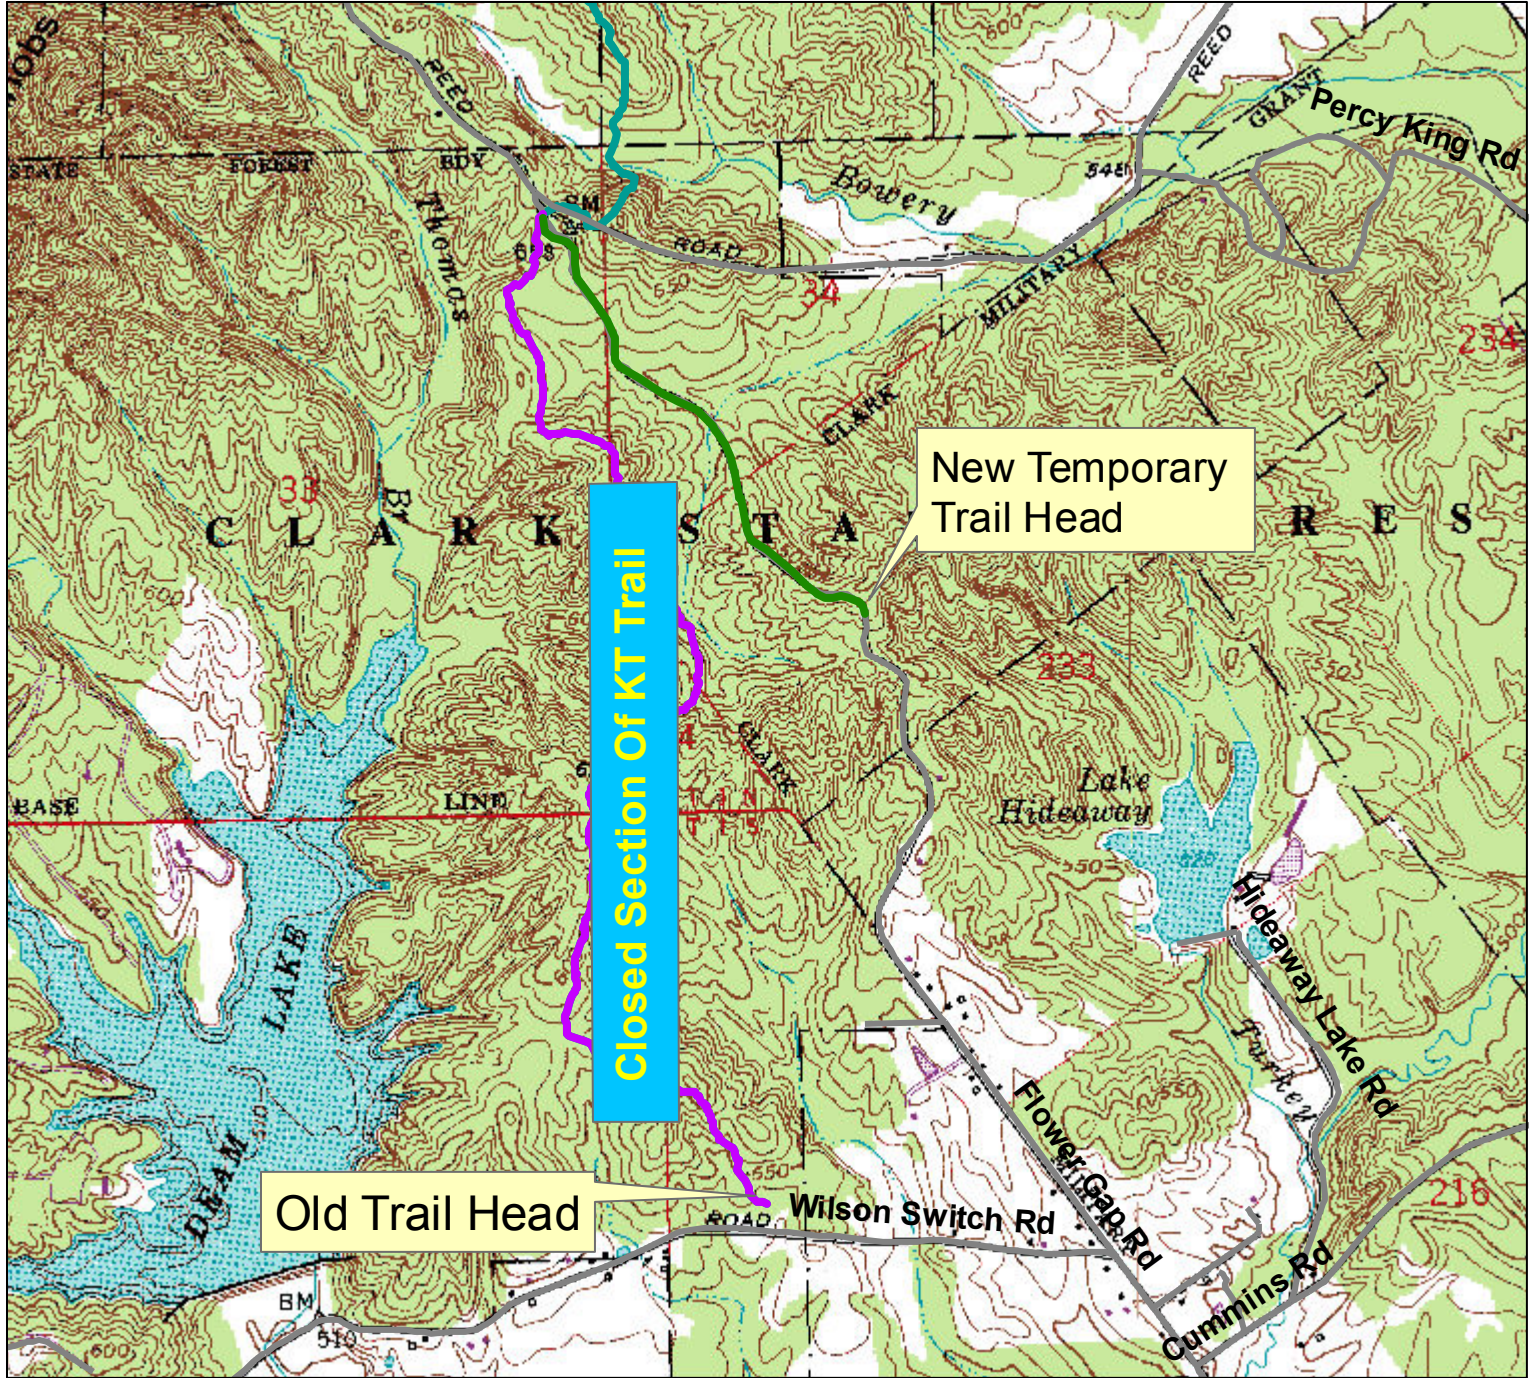

# KT Trail Head Temporarily Moved

**Legend**

- Temporary Re-route
- Closed Section
- Local Roads
- KT Trail

Questions Comments Concerns contact:

Clark Sf 812-294-4306

Deam Lake 812-246-5421

Nila Armstrong 317-232-4029