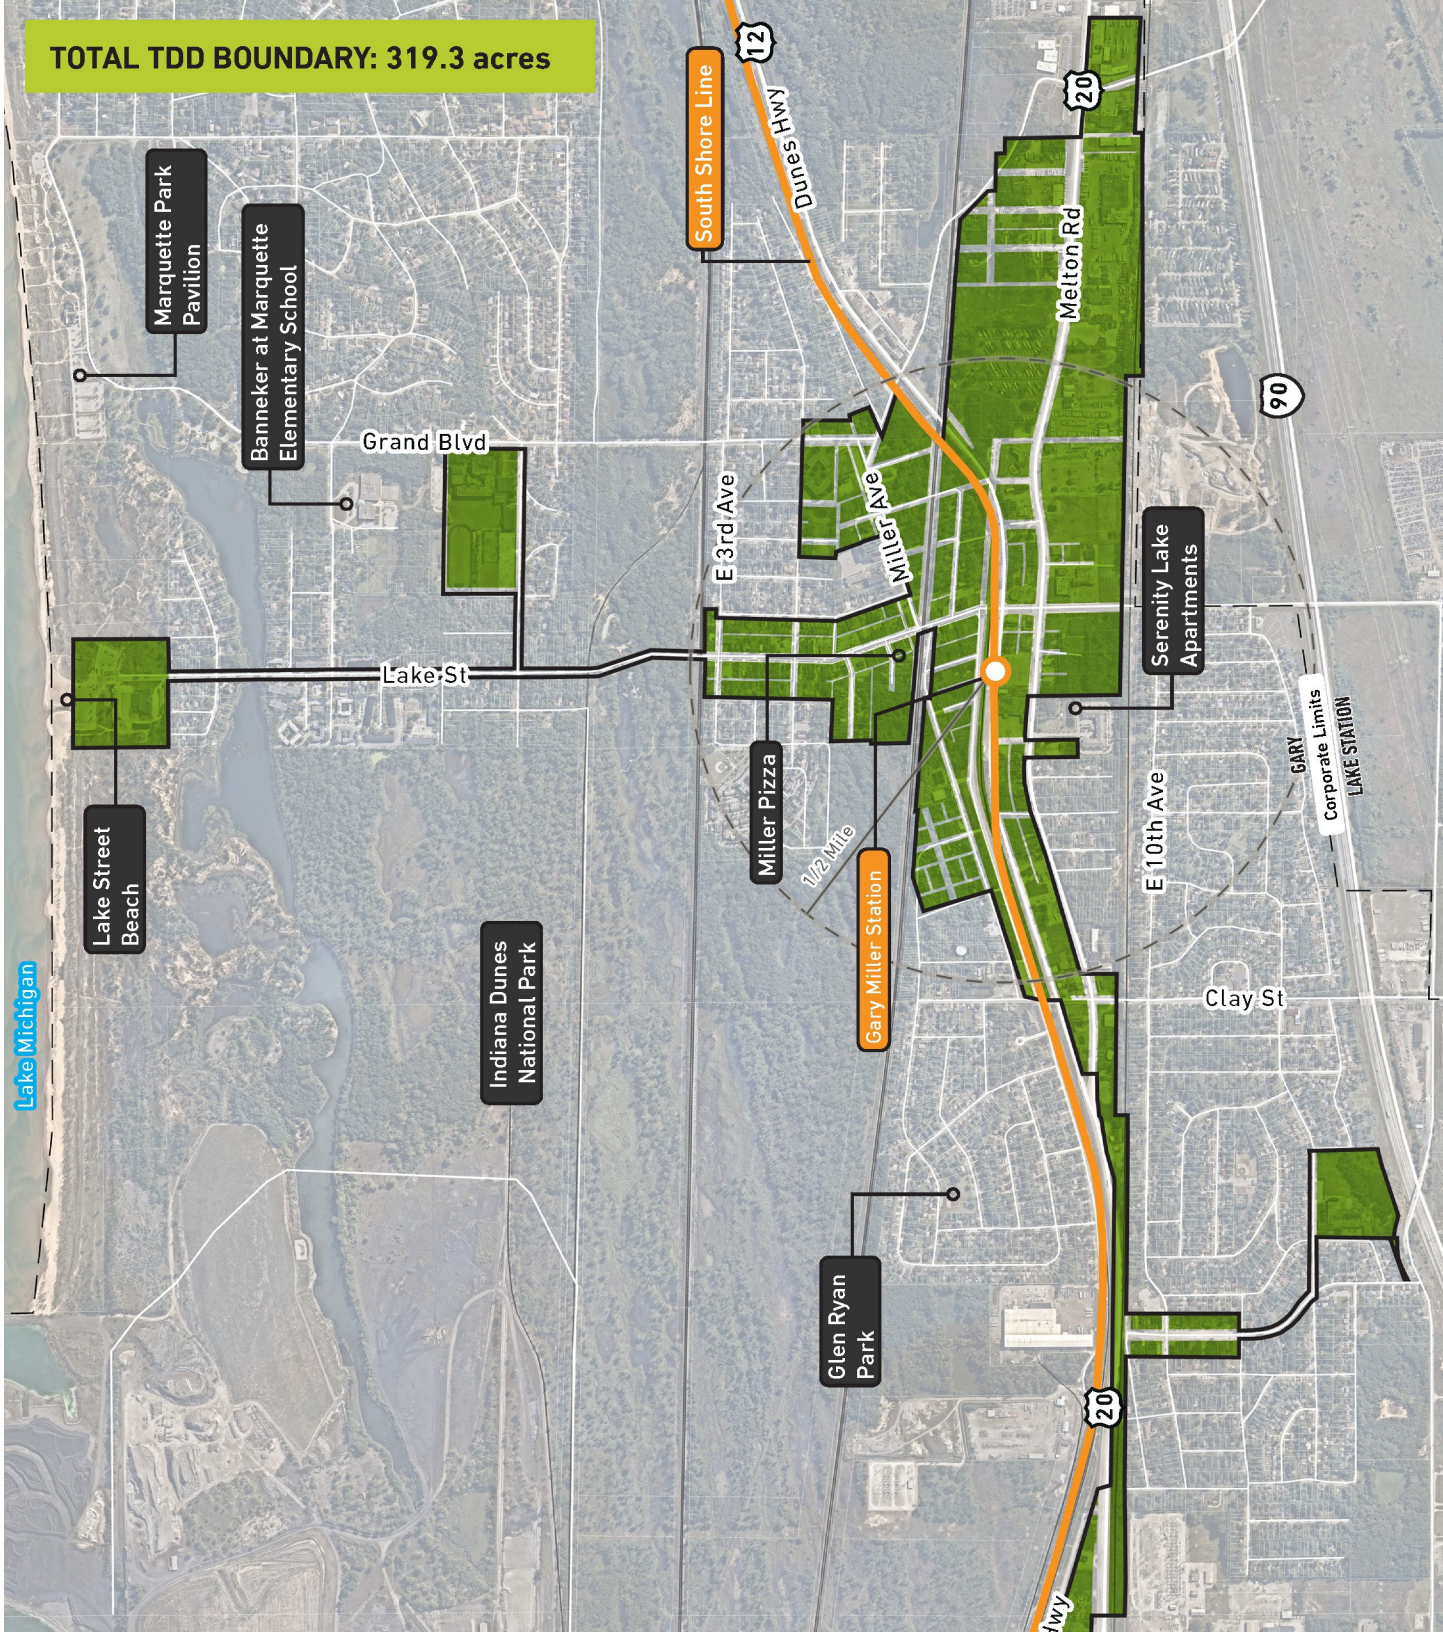

TOTAL TDD BOUNDARY: 319.3 acres

Lake Michigan

Lake Street Beach

Marquette Park Pavilion

Banneker at Marquette Elementary School

Grand Blvd

Lake St

Indiana Dunes National Park

South Shore Line

12

South Shore Line Hwy

E 3rd Ave

Miller Pizza

1/2 Mile

Gary Miller Station

Glen Ryan Park

20

Hwy

Melton Rd

20

E 10th Ave

Clay St

Serenity Lake Apartments

90

GARY Corporate Limits LAKE STATION