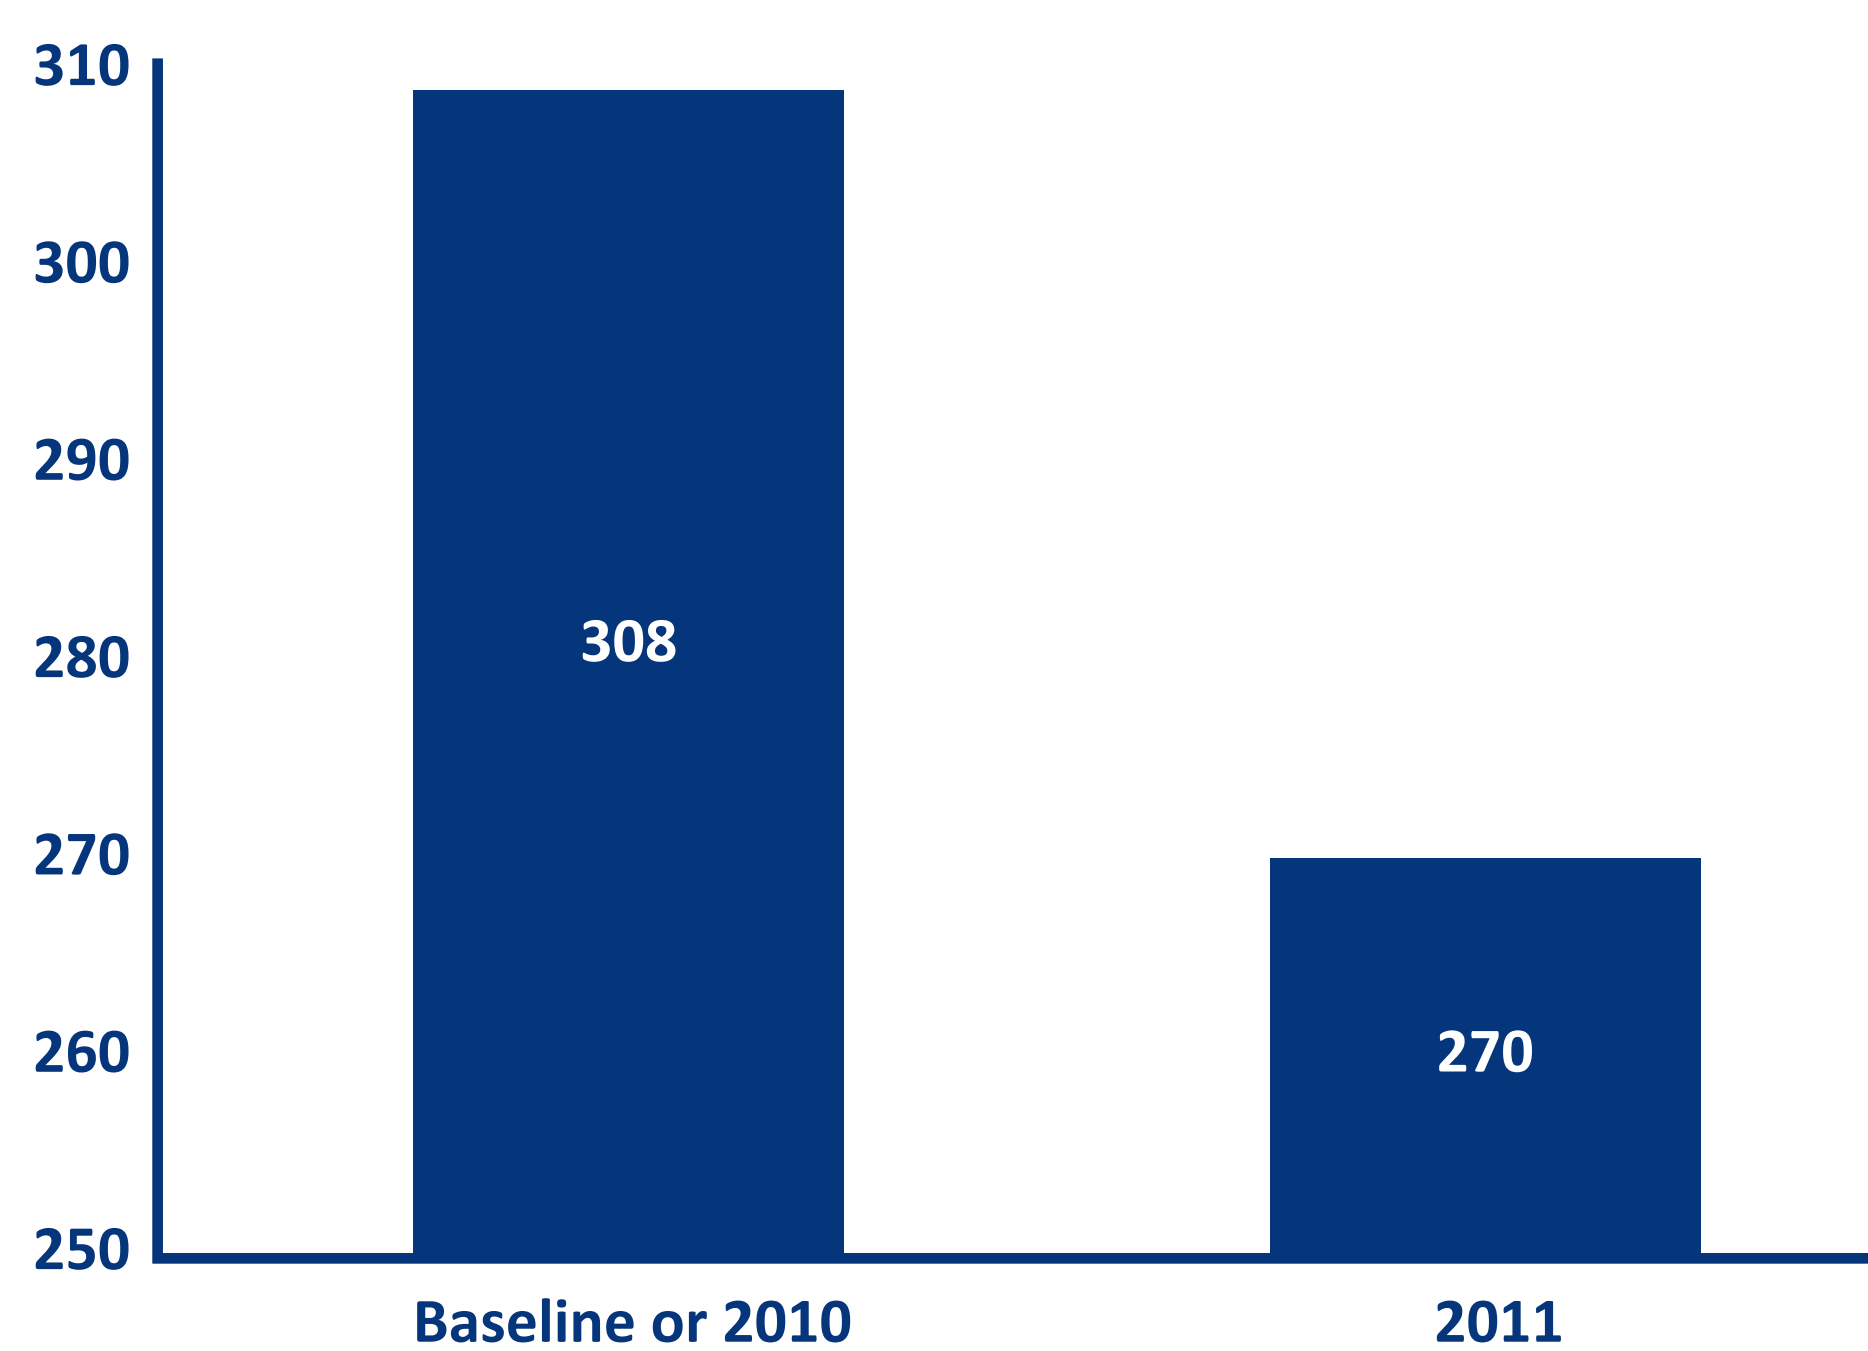

INDIANA DEPARTMENT OF CORRECTION

Juvenile Detention Alternative Initiative

Annual Detention Admissions

Annual Admissions to Detention decreased by 45.20%.

IDOC State Commitments

Annual Indiana Department of Correction (IDOC) State Commitments decreased by 12.34%.

Re-Arrest Rate

Annual Re-Arrest rate decreased by 6.80%.

INDIANA DEPARTMENT OF CORRECTION

Juvenile Detention Alternative Initiative Statewide Expansion

* Eight Indiana JDAI counties represent 34% of Indiana's at-risk youth population (ages 10 - 17).