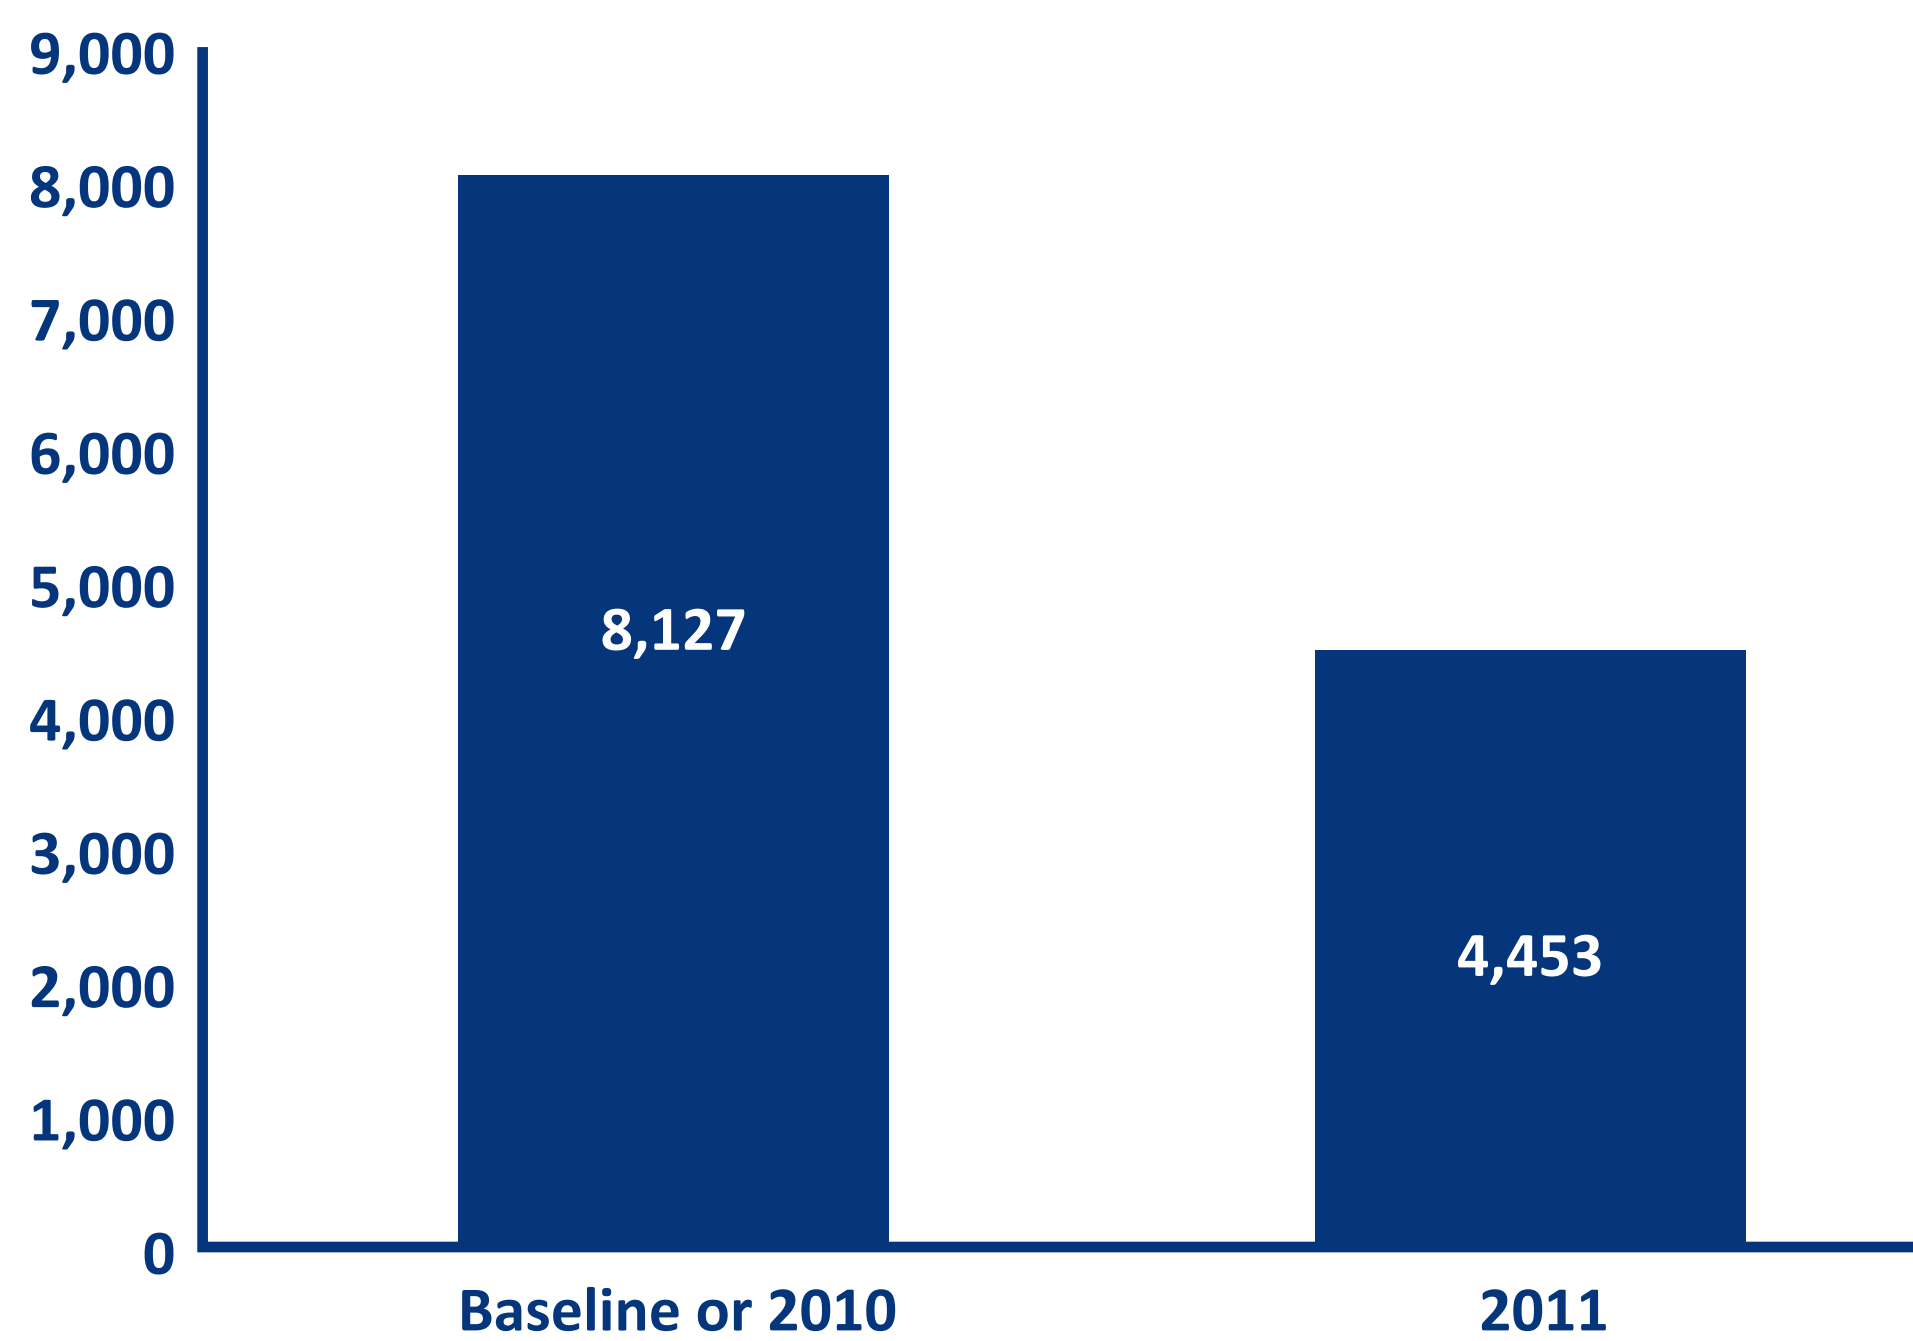

INDIANA DEPARTMENT OF CORRECTION

Juvenile Detention Alternative Initiative

Annual Detention Admissions

Annual Admissions to Detention decreased by 45.20%.

IDOC State Commitments

Annual Indiana Department of Correction (IDOC) State Commitments decreased by 12.34%.

Re-Arrest Rate

Annual Re-Arrest rate decreased by 6.80%.

INDIANA DEPARTMENT OF CORRECTION

Juvenile Detention Alternative Initiative Statewide Expansion

* Eight Indiana JDAI counties represent 34% of Indiana's at-risk youth population (ages 10 - 17).