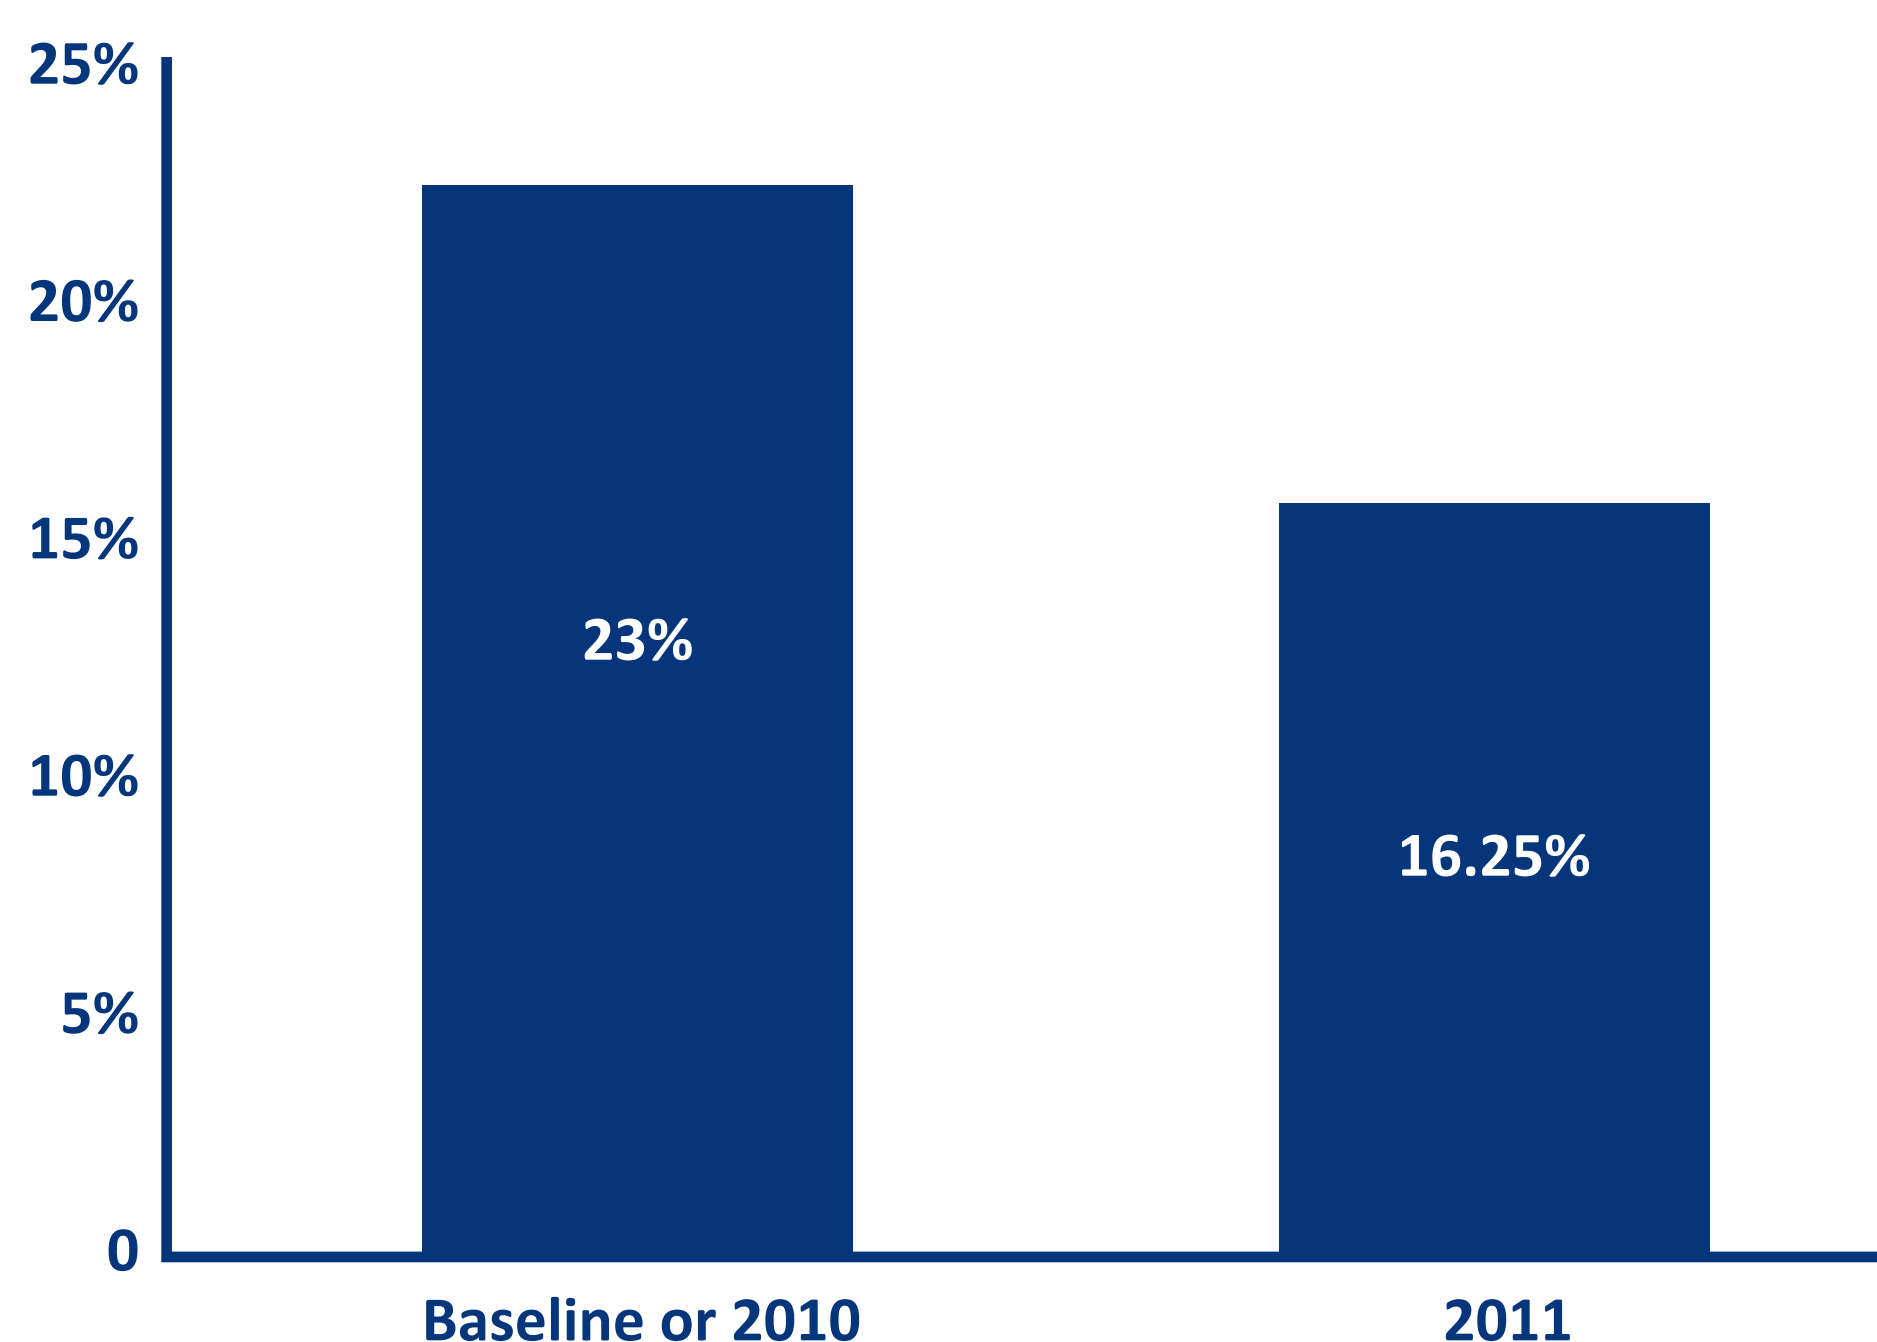

INDIANA DEPARTMENT OF CORRECTION

Juvenile Detention Alternative Initiative

Annual Detention Admissions

Annual Admissions to Detention decreased by 45.20%.

IDOC State Commitments

Annual Indiana Department of Correction (IDOC) State Commitments decreased by 12.34%.

Re-Arrest Rate

Annual Re-Arrest rate decreased by 6.80%.

INDIANA DEPARTMENT OF CORRECTION

Juvenile Detention Alternative Initiative Statewide Expansion

* Eight Indiana JDAI counties represent 34% of Indiana's at-risk youth population (ages 10 - 17).